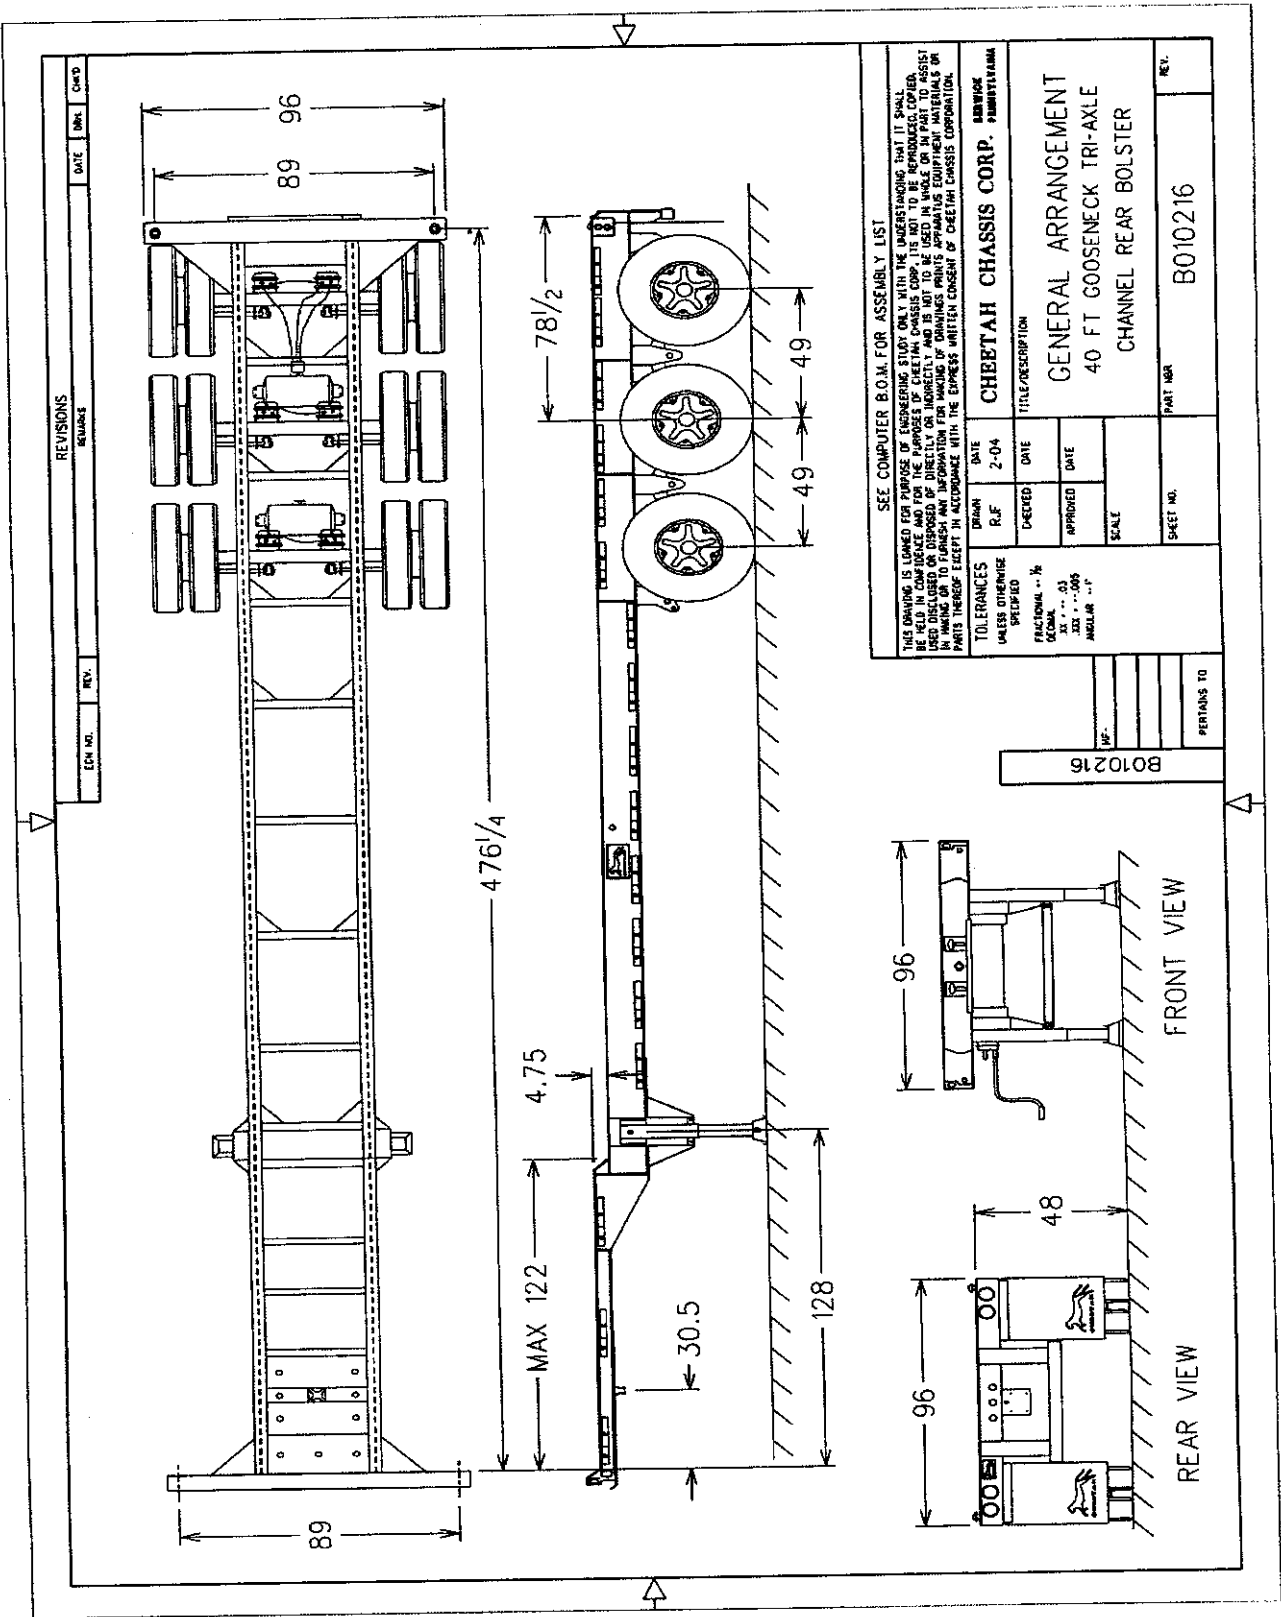

Cheetah Chassis Corporation
40 ft. Tri-Axle Gooseneck Chassis
Oak Lodge Holdings, Inc.

Specification No. 201101

Revised: 5-8-07

Customer Approval Initials: _____